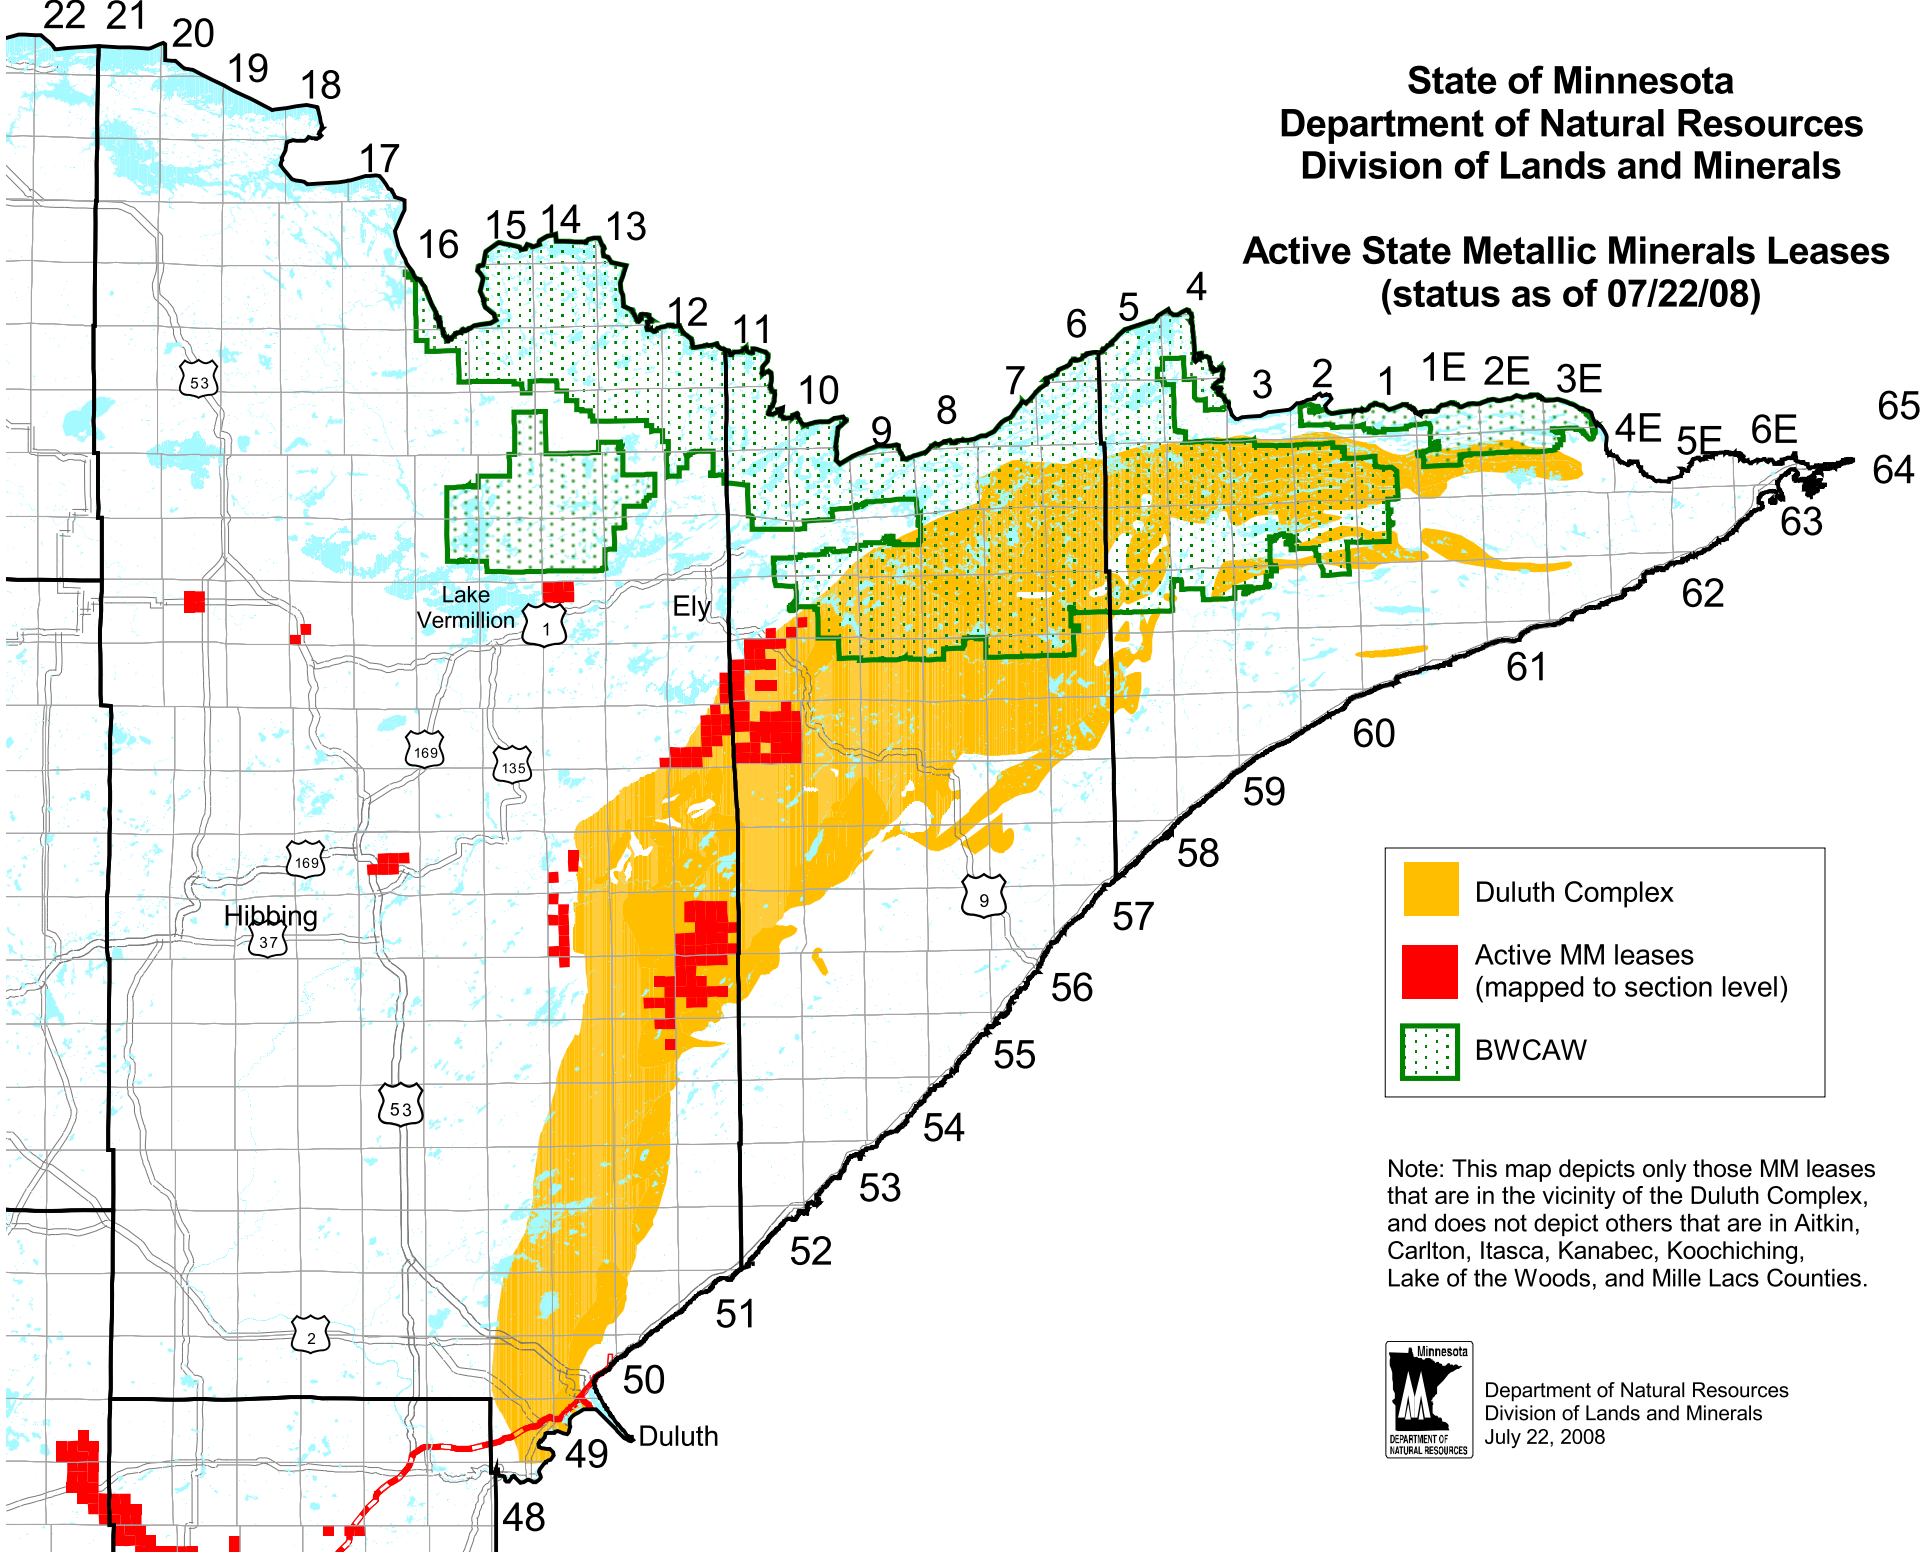

State of Minnesota  
Department of Natural Resources  
Division of Lands and Minerals

Active State Metallic Minerals Leases  
(status as of 07/22/08)

	Duluth Complex
	Active MM leases (mapped to section level)
	BWCAW

Note: This map depicts only those MM leases that are in the vicinity of the Duluth Complex, and does not depict others that are in Aitkin, Carlton, Itasca, Kanabec, Koochiching, Lake of the Woods, and Mille Lacs Counties.

Department of Natural Resources  
Division of Lands and Minerals  
July 22, 2008